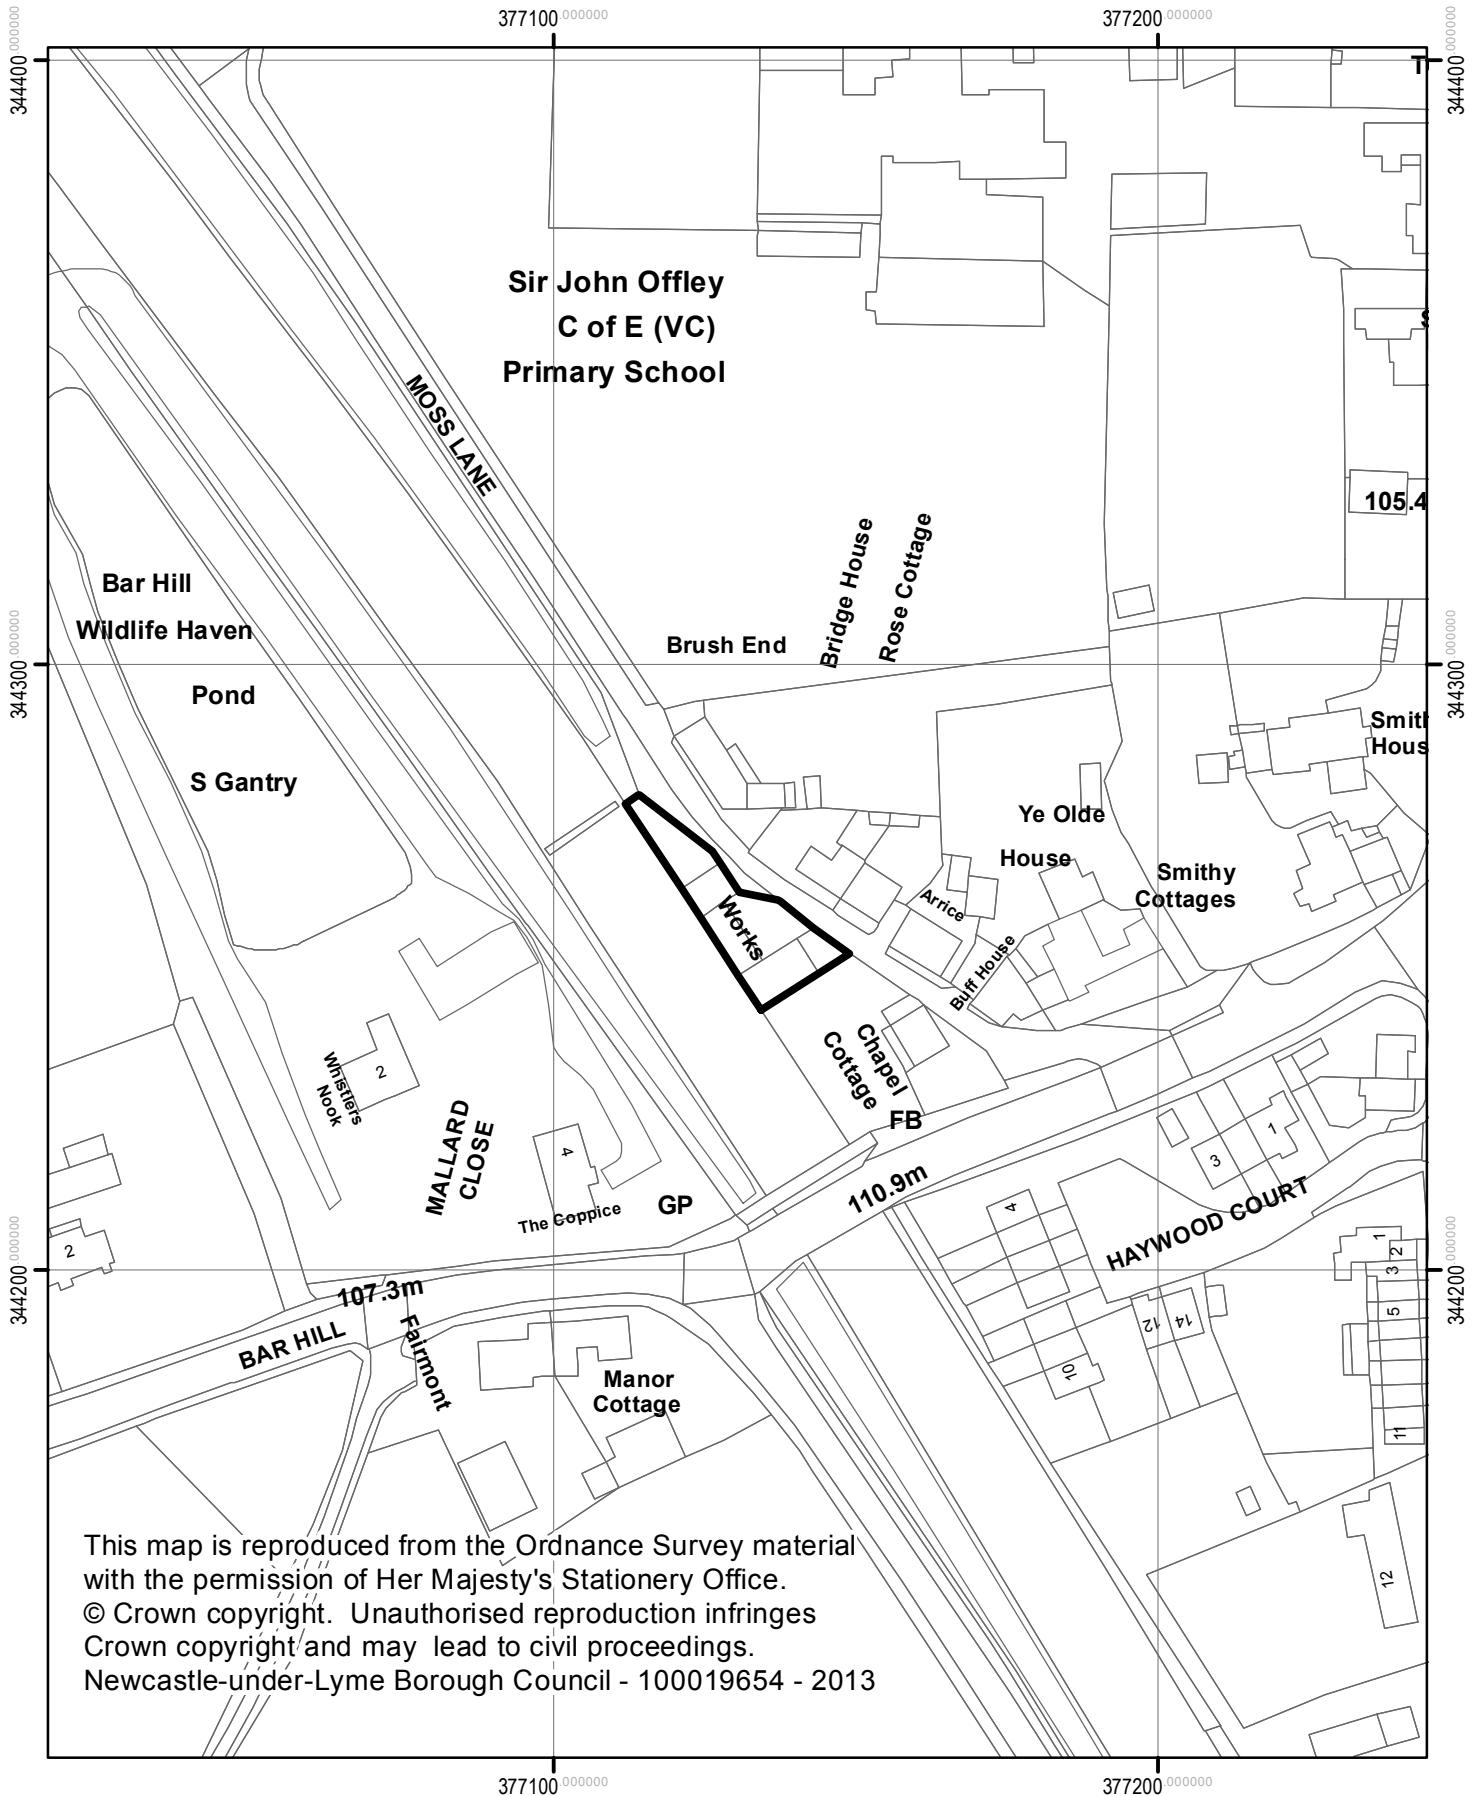

14/00691/FUL Old Works, Moss Lane, Madeley

NEWCASTLE-UNDER-LYME
BOROUGH COUNCIL

Newcastle under Lyme Borough Council
Planning & Development Services
Date 30.09.2014

1:1,250